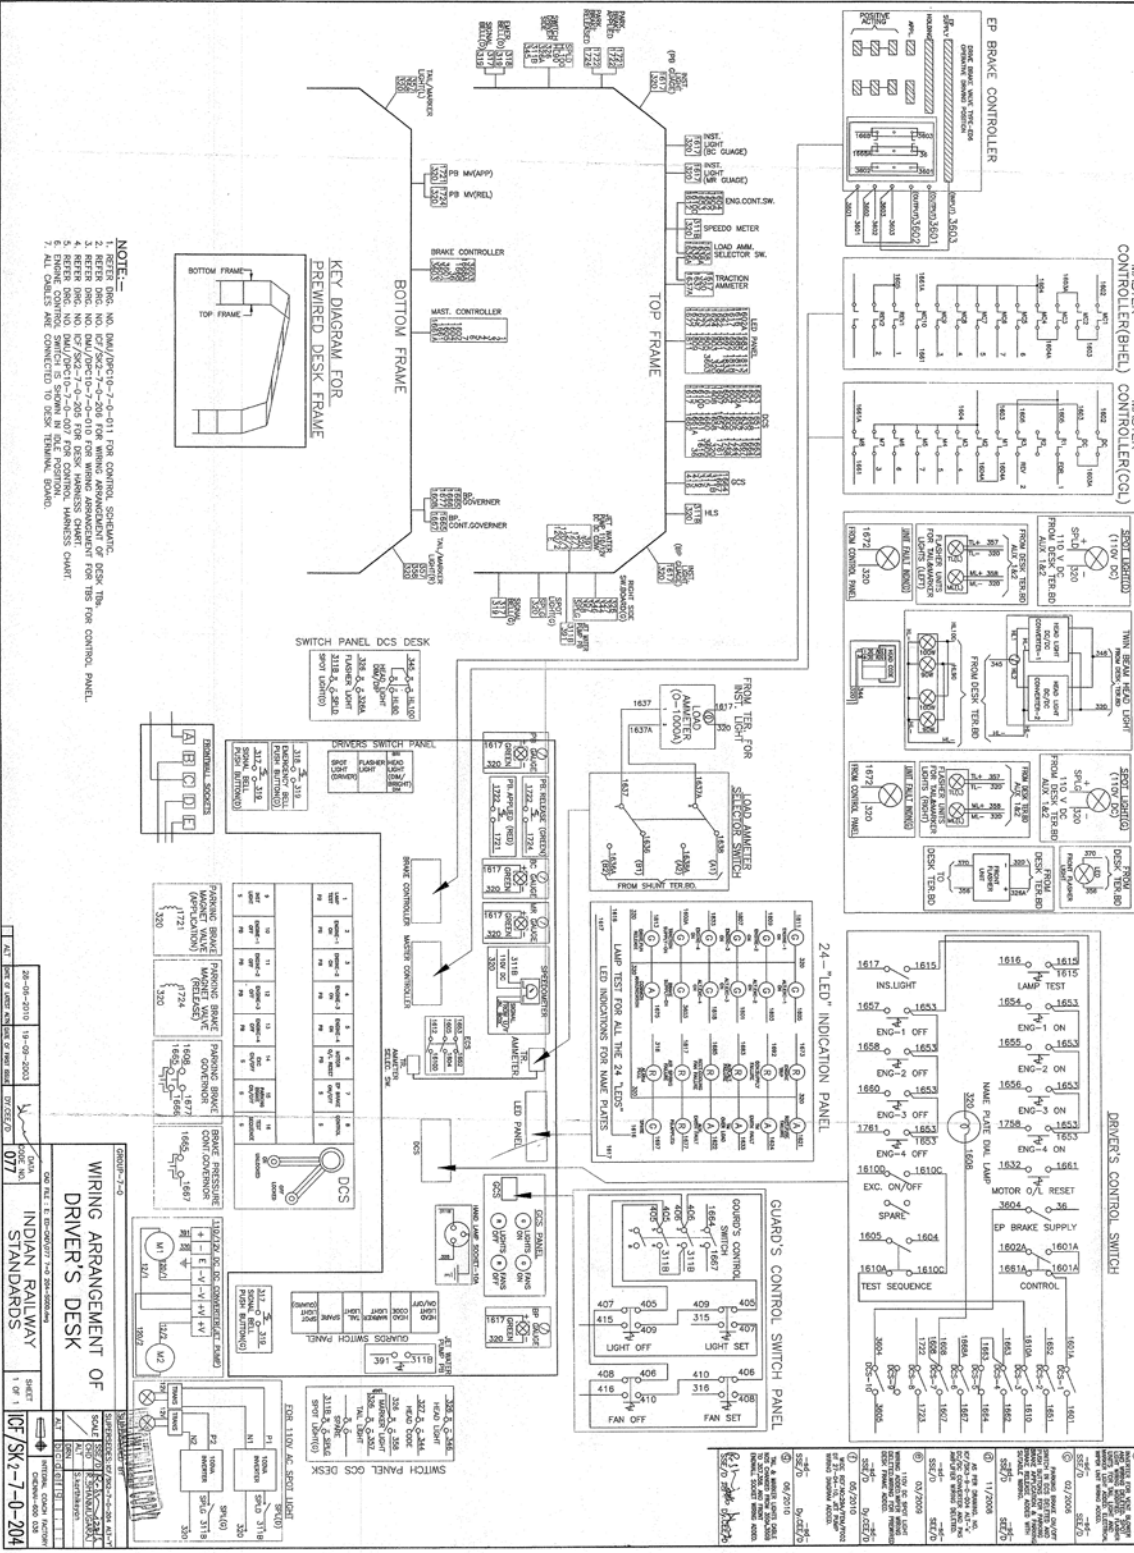

WIRING ARRANGEMENT OF DRIVER'S DESK

INDIAN RAILWAY STANDARDS

1 OF 1

CF SK-7-0-204