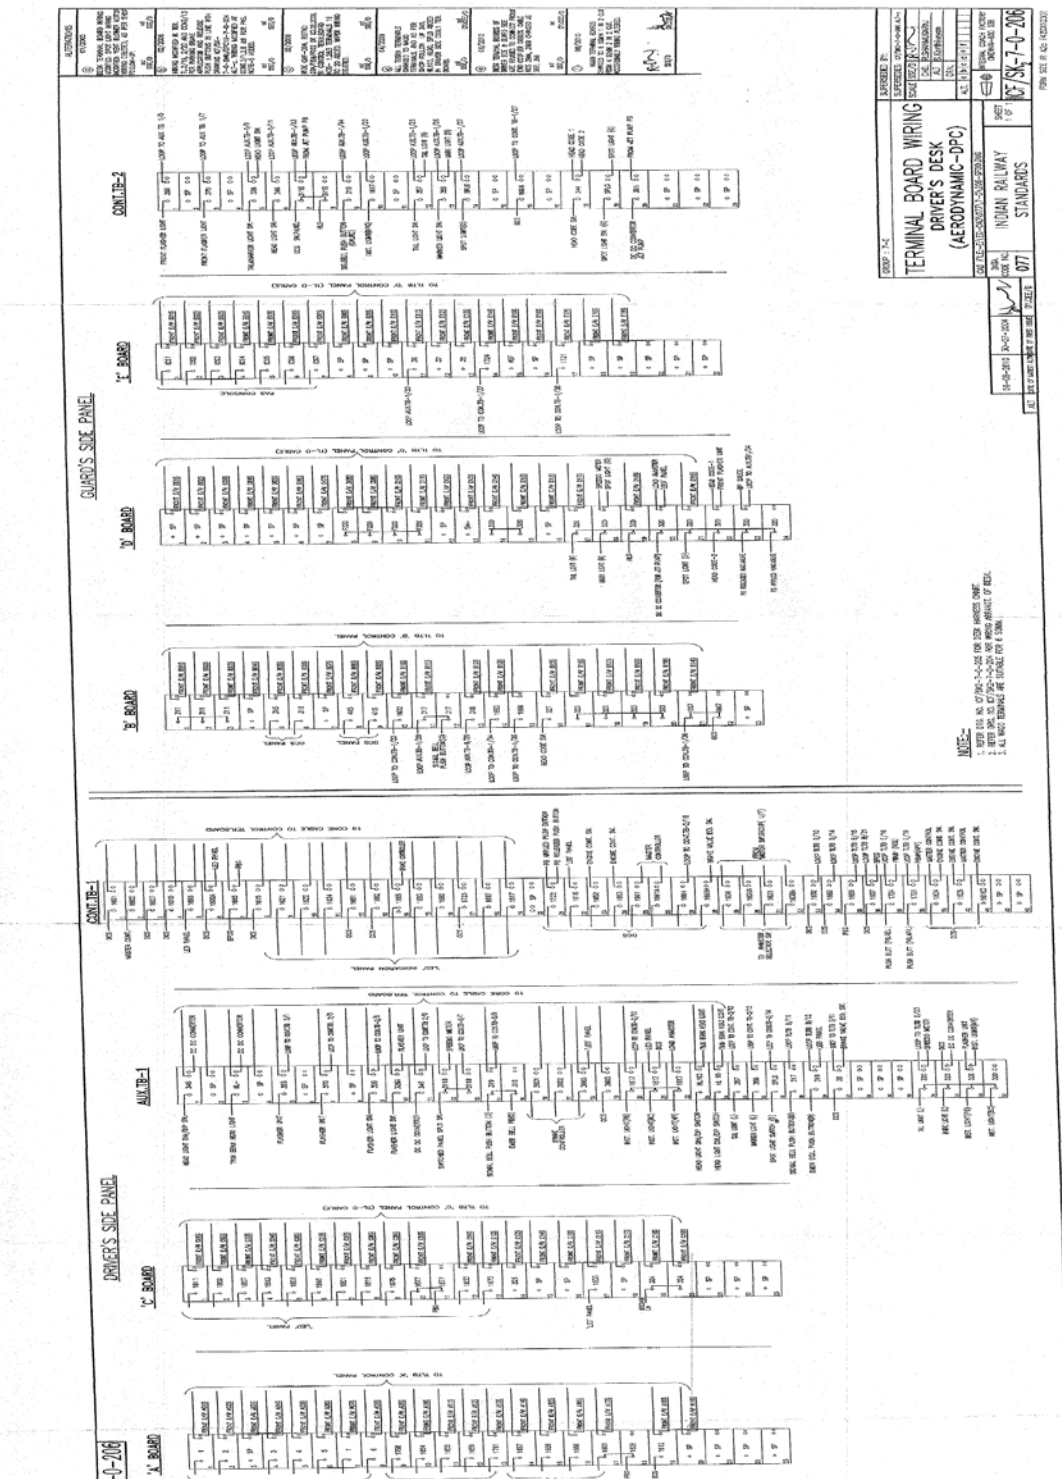

**TERMINAL BOARD WIRING
DRIVER'S DESK
(AERODYNAMIC-DPC)**

REF ID: A625000
 INDIA RAILWAY STANDARDS
 IS: 7656-1980
 THE TERMINAL BOARD WIRING FOR THE DRIVER'S DESK AND GUARD'S SIDE PANEL (AERODYNAMIC-DPC) OF THE ELECTRIC MOTORS OF THE ELECTRIC LOCOMOTIVES OF THE INDIAN RAILWAYS.

NOTE:

1. REFER TO IS: 7656-1980 FOR THE DRIVER'S DESK AND GUARD'S SIDE PANEL (AERODYNAMIC-DPC) OF THE ELECTRIC MOTORS OF THE ELECTRIC LOCOMOTIVES OF THE INDIAN RAILWAYS.
2. THE WIRING TERMINALS ARE TO BE OF THE TYPE AS SHOWN IN THE DRAWING.
3. THE WIRING TERMINALS ARE TO BE OF THE TYPE AS SHOWN IN THE DRAWING.

IS: 7656-1980

IS: 7656-1980

NOTE:

1. REFER DDC NO. 06A/75C10-7-0-011 FOR CONTROL SCHEMATIC.
2. REFER DDC NO. 07/502-7-0-208 FOR WIRING ARRANGEMENT OF DESK-TB.
3. REFER DDC NO. 06A/75C10-7-0-010 FOR WIRING ARRANGEMENT FOR THE TOP CONTROL PANEL.
4. REFER DDC NO. 06A/75C10-7-0-007 FOR CONTROL HARNESS CABLE.
5. REFER DDC NO. 06A/75C10-7-0-007 FOR CONTROL HARNESS CABLE.
6. ALL CIRCUITS ARE CONNECTED TO THE COMMON RETURN CIRCUIT.